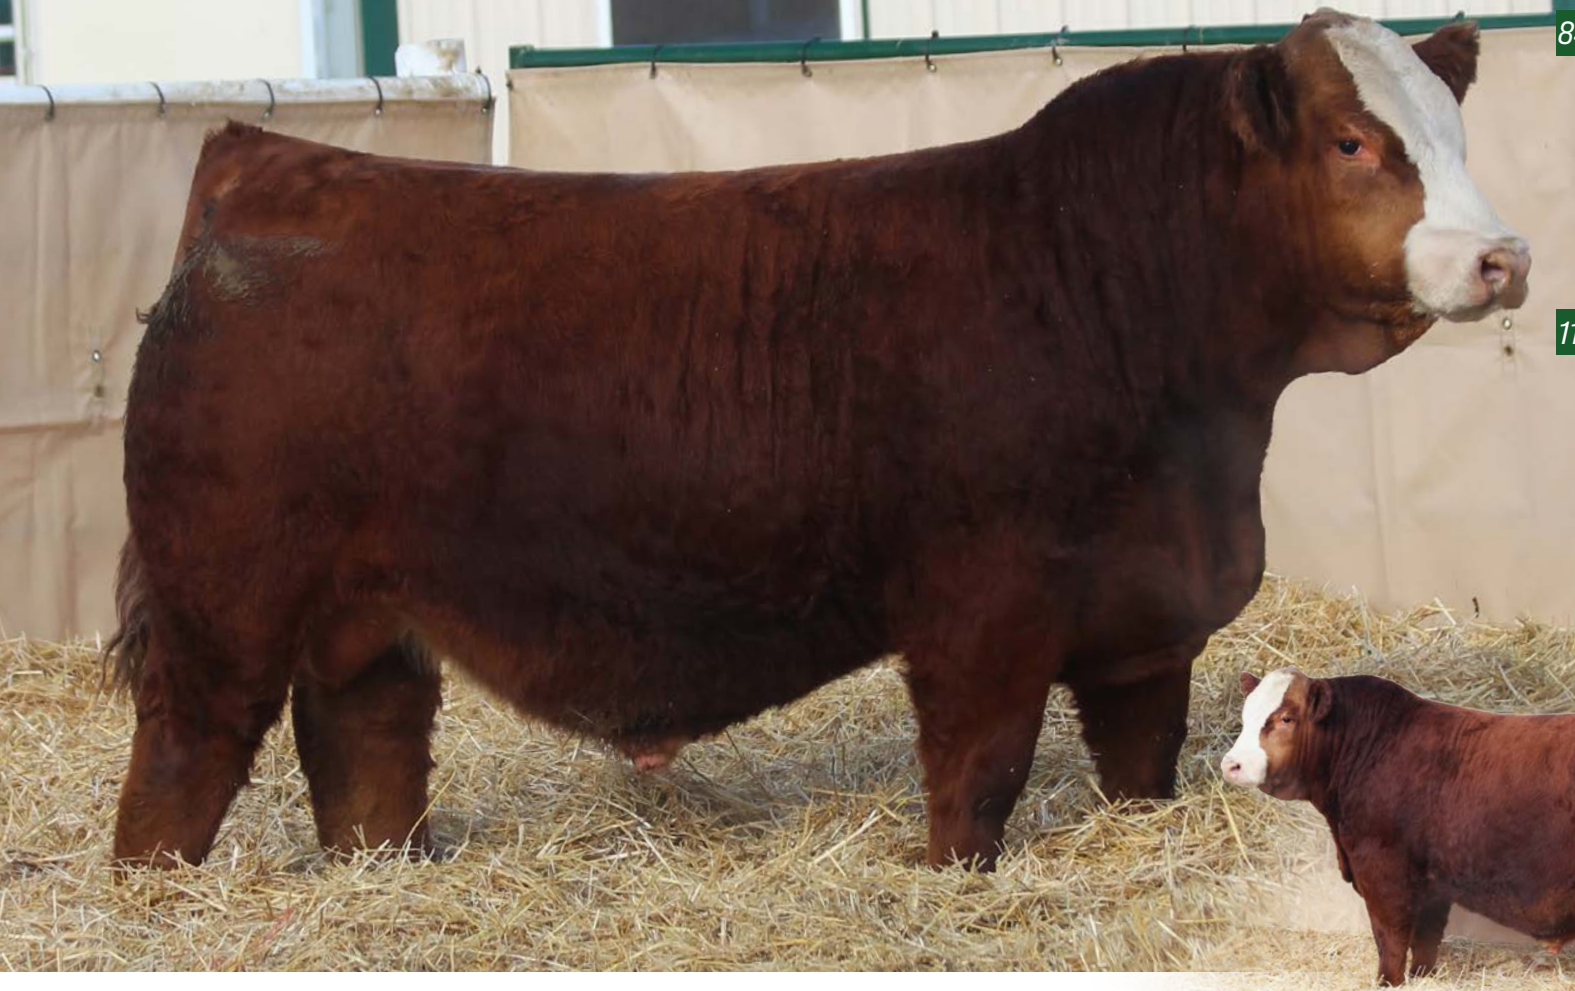

849F

111H

W 58

WHEATLAND BULL 1219J

7/8 PERCENTAGE • ASA PUREBRED • PRS1384895 • LER 1219J • MAR 13, 2021 • POLLED

BW	ACT WW	ADJ WW	CE	BW	WW	YW	Milk	MCE	API	TI
84	827	986	10.3	1.1	67.5	99.9	25.3	5.7	121.74	71.83

CDI AMBITION 255C   WHEATLAND BULL 298Z

BCLR AMBITION E301 X **WHEATLAND LADY 542C**
CA-PRS1306705   CA-PG1255726

BCLR MISS AUTHORITY A301   BESH MS JUNGLE AX27

- A powerful red blaze son of Ambition and definitely a sale feature
- You will appreciate this bulls boldness of rib, depth of side and muscle shape
- Good footed, big nuted and impressive from every angle
- His mother 542C is a powerhouse at raising herd bulls, she is the mother to our walking herdsire 849F and also the mother to the $72,500 Wheatland Ammunition 111H owned with Triangle Stock Farms
- A highlight in the bull pen that many sharp cattleman will find